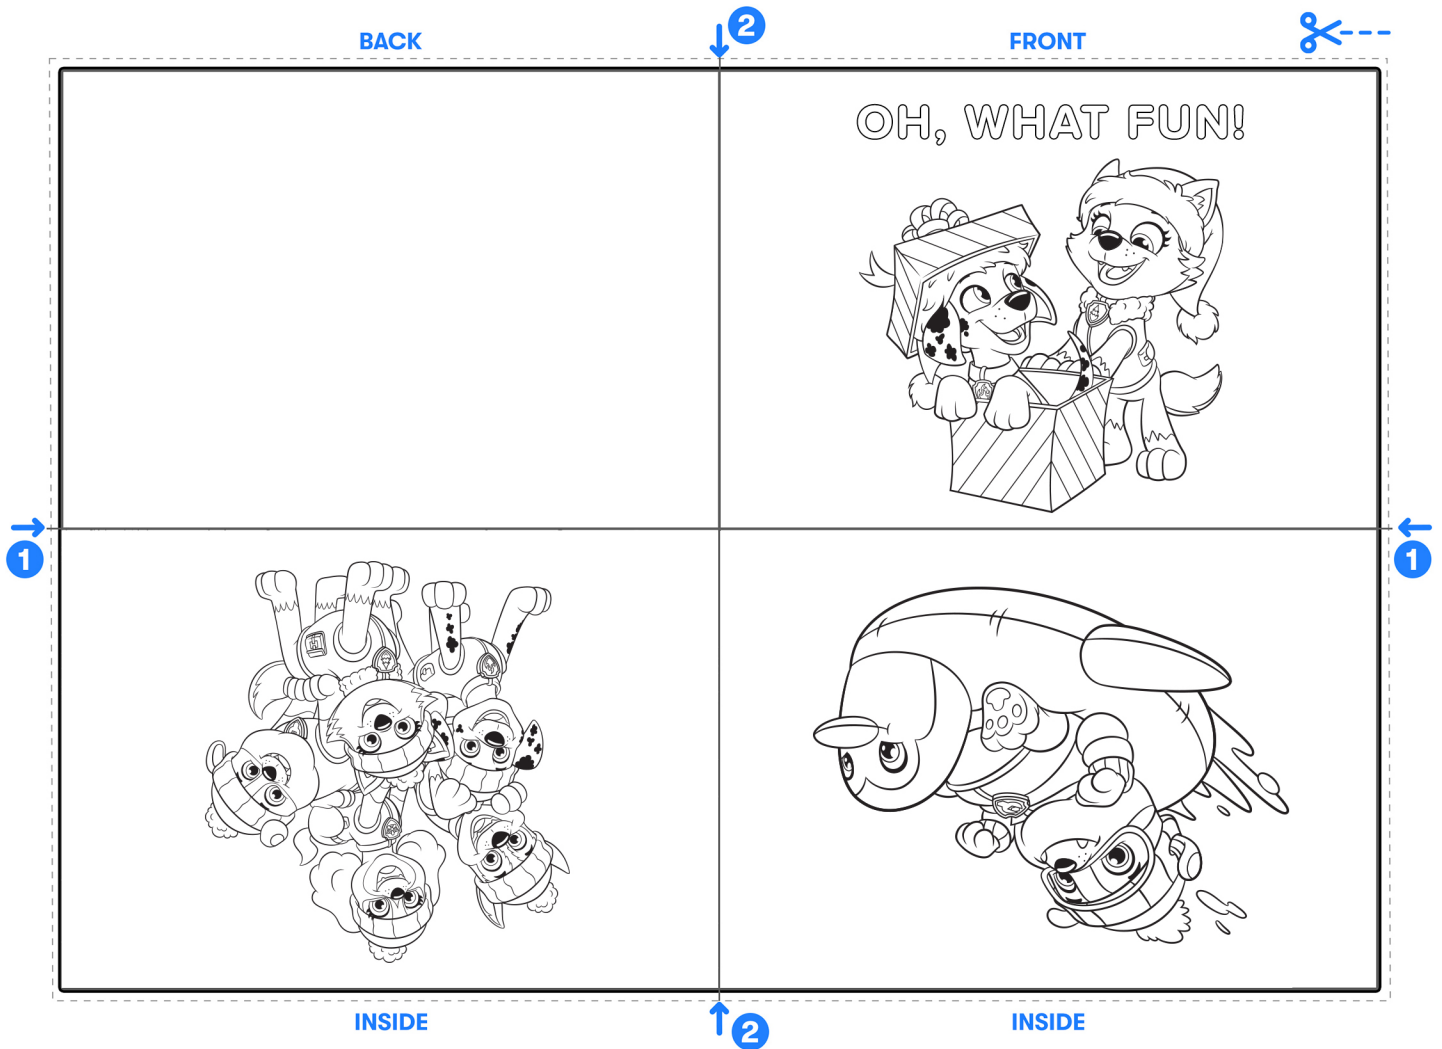

WINTER CARD KIT

STAMPS

Help your child color in wonderfully wintry scenes with the PAW Patrol pups – or help them design their own cards and stamps using the blank templates. If they need inspiration, ask them to draw their favorite winter activity or family tradition! Cut everything out and send to someone special using the envelope on page 3.

WINTER CARD KIT

Help your child color in and cut out the envelope. Fold and glue it together as indicated, then have them insert a holiday card and add a stamp!