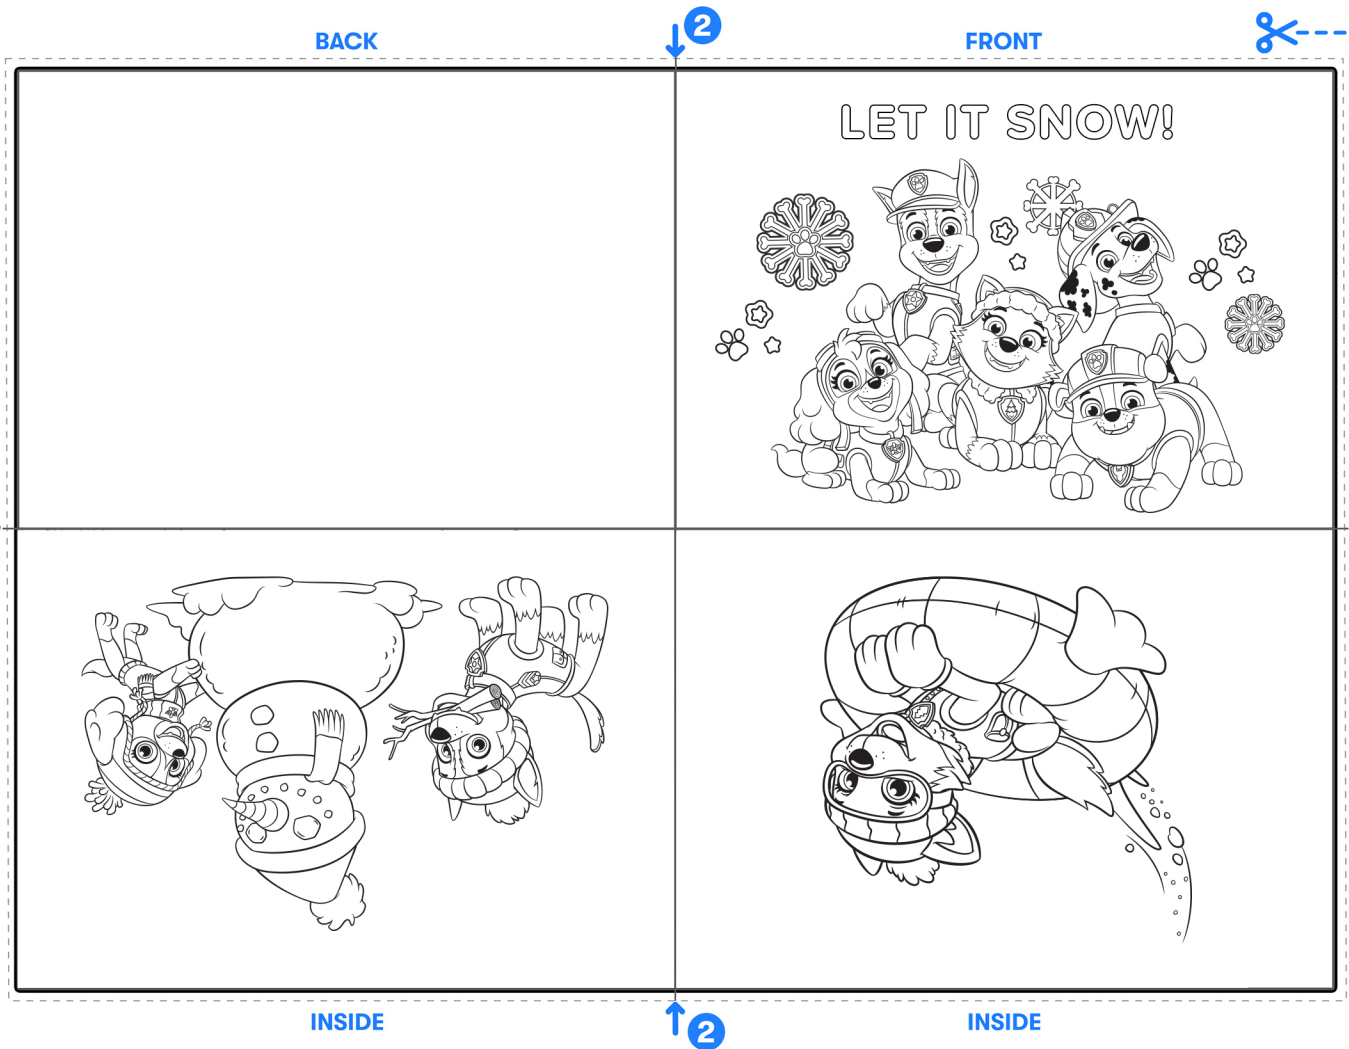

WINTER CARD KIT

STAMPS

Help your child color in wonderfully wintry scenes with the PAW Patrol pups – or help them design their own cards and stamps using the blank templates. If they need inspiration, ask them to draw their favorite winter activity or family tradition! Cut everything out and send to someone special using the envelope on page 3.

WINTER CARD KIT

Help your child color in and cut out the envelope. Fold and glue it together as indicated, then have them insert a holiday card and add a stamp!